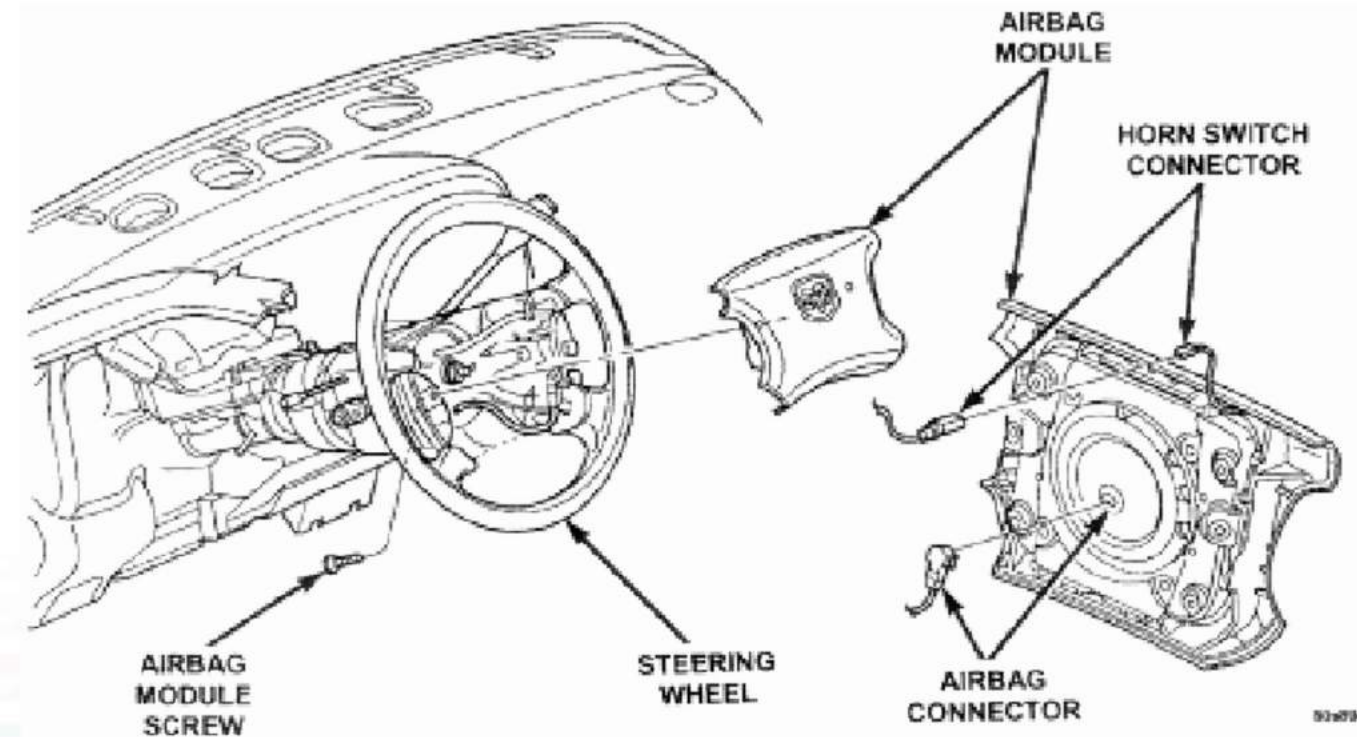

BOLED INDUSTRY CO.,LTD

0086-15921186092 TEL : 0086-15921186092
+86 0512 -66630875 Wechat ID: 1059471894
QQ : 2286401339 Skype: 15921186092
Email : autooled@autooled.com
HuaQiao Economic Development Zone, Kunshan
City, JiangSu China

BOLED— ("Driving your life") is one of the automotive parts supplier of advanced technology, systems and components for automotive and commercial vehicle markets in China. In the initial period of launching our operations in 1995, BOLED have adhered strictly to its dream of "powerful image, Driving your life" by improving automotive safe, comfortable, individual, and affordable system solution that help make vehicles safe, green and connected.

BOLED is certified by ISO/TS16949, ISO9001, ISO14001 and products ....

Figure 1