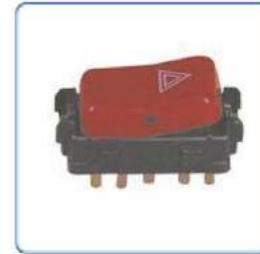

BDSW1118

WARNI NG SWIT CH

OE#	Refer #	Application
/	/	FOR BENZ