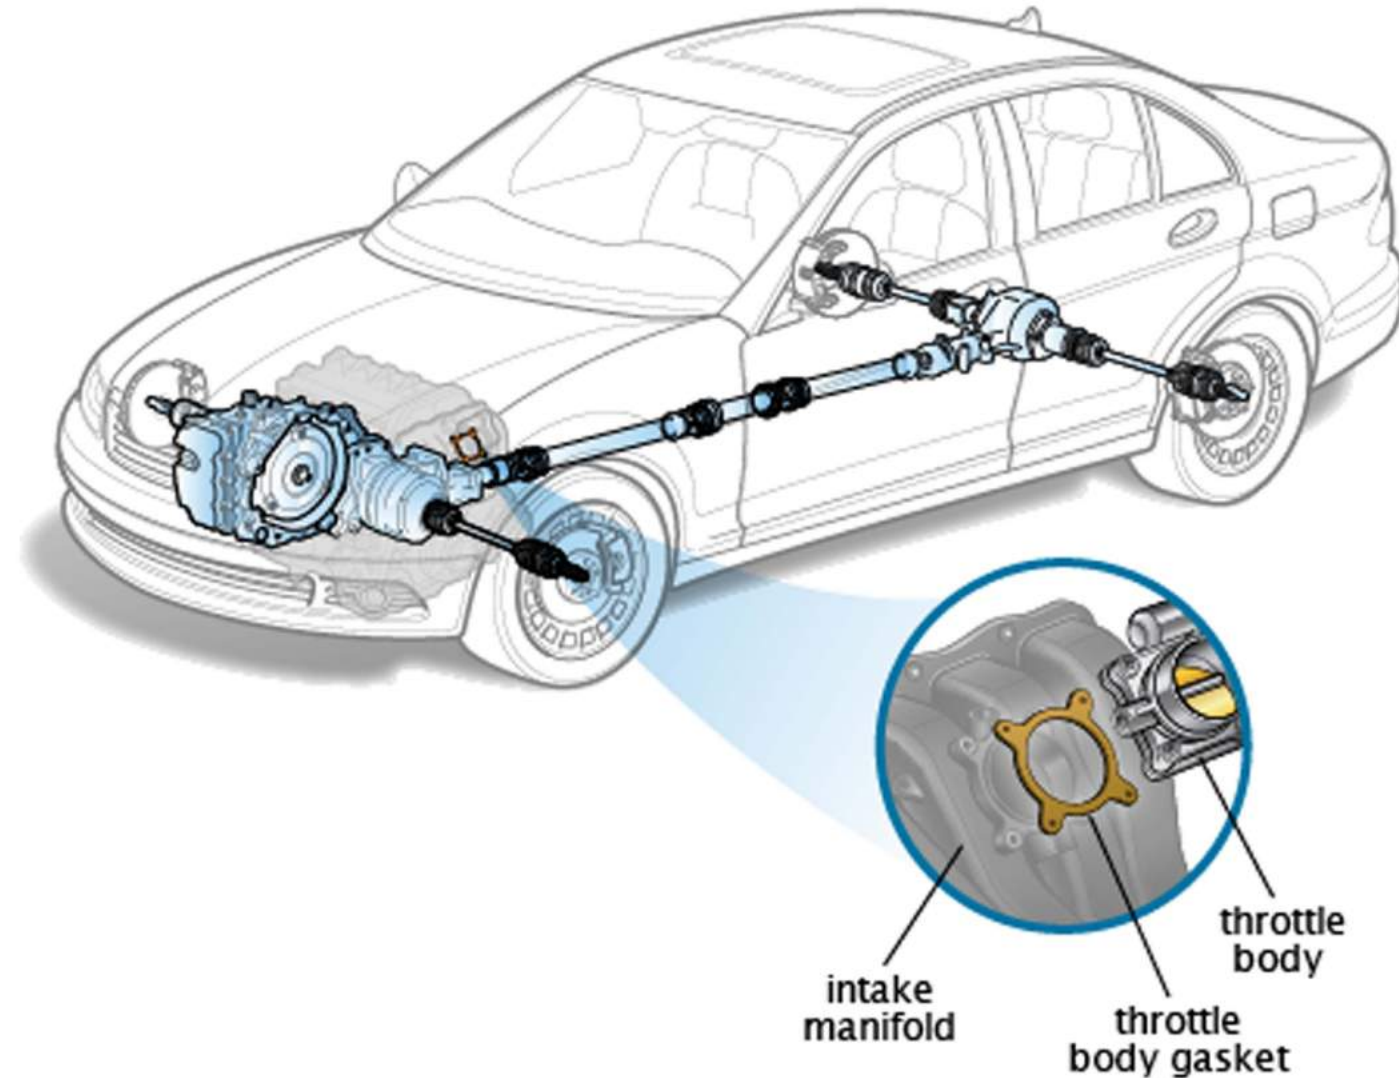

COMPANY PROFILE

Mr coleman
Export manager

BOLED INDUSTRY CO.,LTD

0086-15921186092
+86 0512 -66630875
QQ : 2286401339
Email : autooled@autooled.com
HuaQiao Economic Development Zone, Kunshan
City,JiangSu China

TEL : 0086-15921186092
Wechat ID: 1059471894
Skype: 15921186092

BOLED— ("Driving your life") is one of the automotive parts supplier of advanced technology, systems and components for automotive and commercial vehicle markets in China. In the initial period of launching our operations in 1995, BOLED have adhered strictly to its dream of "powerful image, Driving your life" by improving automotive safe, comfortable, individual, and affordable system solution that help make vehicles safe, green and connected.

BOLED is certified by ISO/TS16949, ISO9001, ISO14001 and products ....