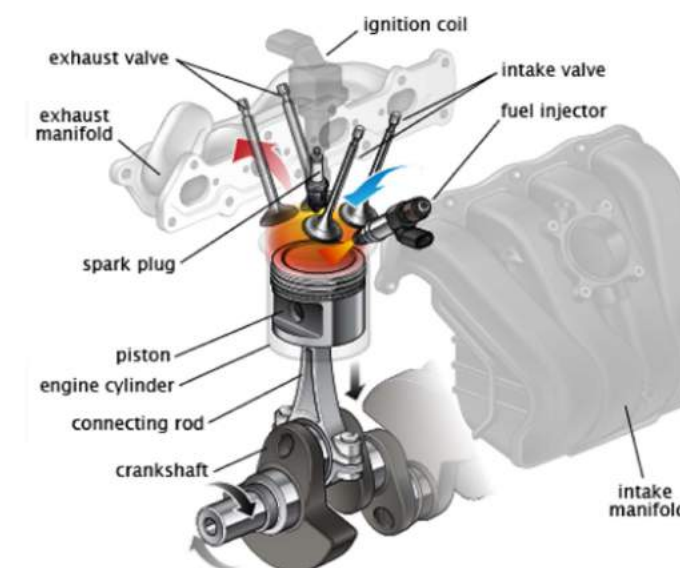

BOLED INDUSTRY CO.,LTD

☎ 0086-15921186092   ☎ TEL : 0086-15921186092
☎ +86 0512 -66630875   ☎ Wechat ID: 1059471894
☎ QQ : 2286401339   ☎ Skype: 15921186092
✉ Email : autooled@autooled.com
📍 HuaQiao Economic Development Zone, Kunshan
City,JiangSu China

BOLED— (“Driving your life”) is one of the automotive parts supplier of advanced technology, systems and components for automotive and commercial vehicle markets in China. In the initial period of launching our operations in 1995, BOLED have adhered strictly to its dream of “powerful image, Driving your life” by improving automotive safe, comfortable, individual, and affordable system solution that help make vehicles safe, green and connected.

BOLED is certified by ISO/TS16949, ISO9001, ISO14001 and products ....